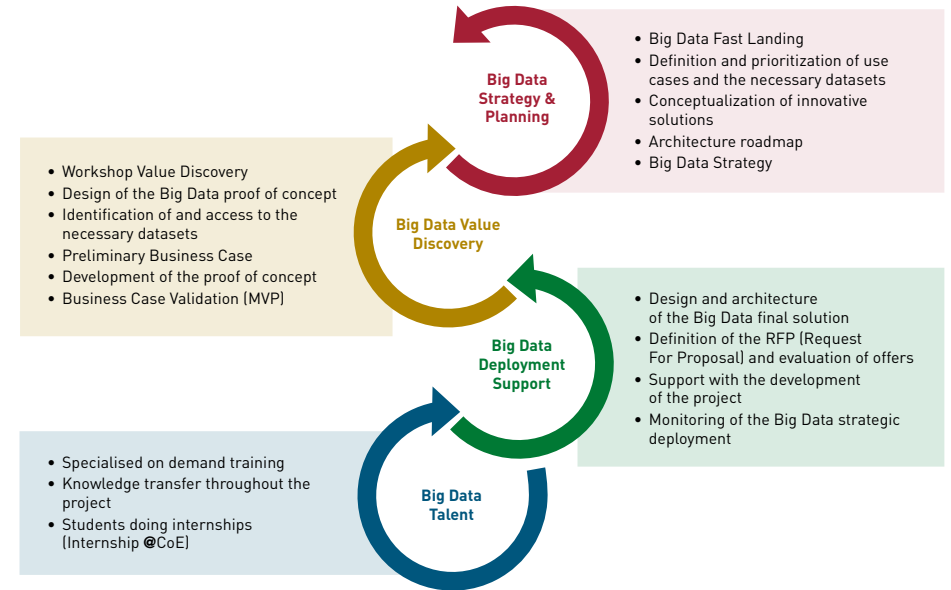

The centre of excellence bases its value proposition on the following cornerstones:

- **A neutral agent with state of the art Big Data expert knowledge:** The **Big Data CoE Barcelona** is a neutral agent that combines trends and good practices in Big Data with the aim of implementing innovative Big Data projects at the forefront of available technological solutions.
- **A group of partners who are experts in an extensive range of technological fields and industries:** Incorporate **Big Data technological services defined by key players** in the Big Data sector that are present in Catalonia. This gives us access to multifunctional experts while implementing projects, who provide us with **multi-domain use cases and references**.
- **Versatile infrastructure for fast-prototyping:** **Big Data infrastructure**, the result of Research, Development and Innovation projects that enable **fast-prototyping** processes in order to effectively extract value from data.
- **Integrator and facilitator of datasets:** The Centre has a collection of datasets, and collaborates with various institutions, **facilitating and making it possible to access new datasets** depending on the needs of each project.
- **Knowledge transfer involved in every activity:** The Big Data CoE Barcelona implements **professional training tasks** on Big Data techniques and technology, placing particular emphasis on **knowledge transfer** during project execution.