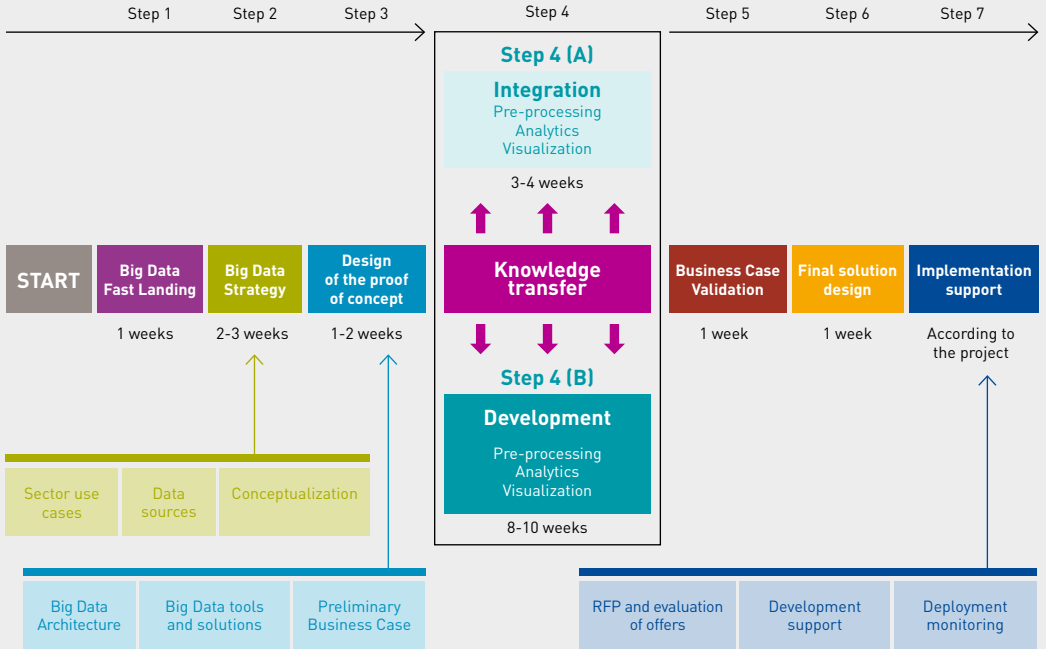

CoE project methodology

In order to facilitate and ensure the successful implementation of your Big Data strategy, we have designed a step-by-step itinerary, to facilitate the incorporation of any company into Big Data, according to its level of maturity.

(A) (B) according to the complexity of the project